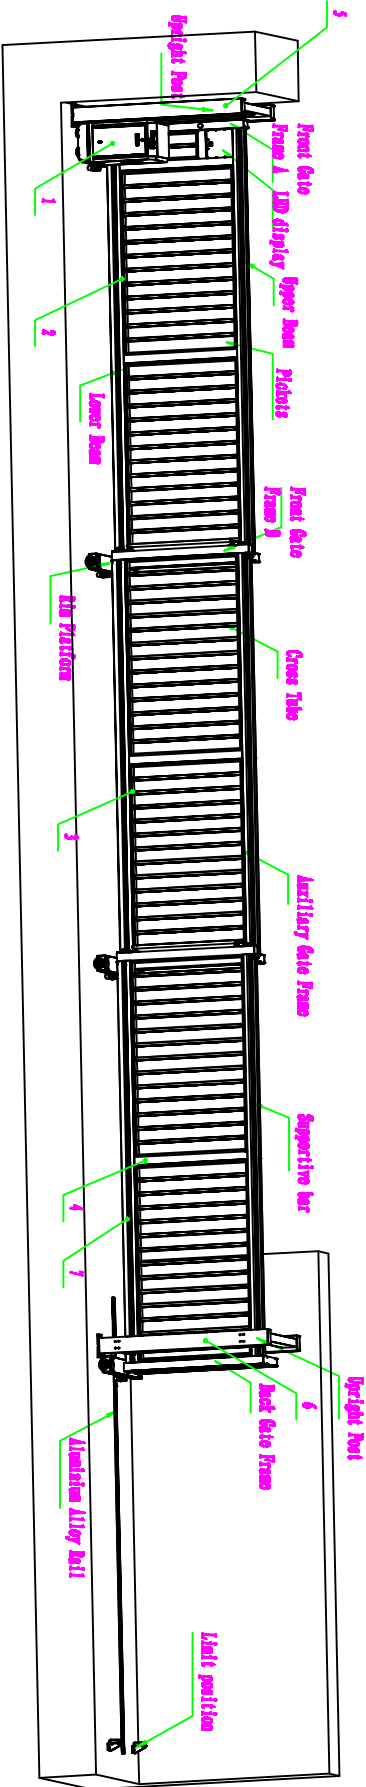

This distance will vary in how many the gate frame pieces are: 70mm for 2 pieces; 90mm for 3 pieces; 110mm for 4 pieces; 130mm for 5 pieces.

Telescopic Gate installed behind the pillar